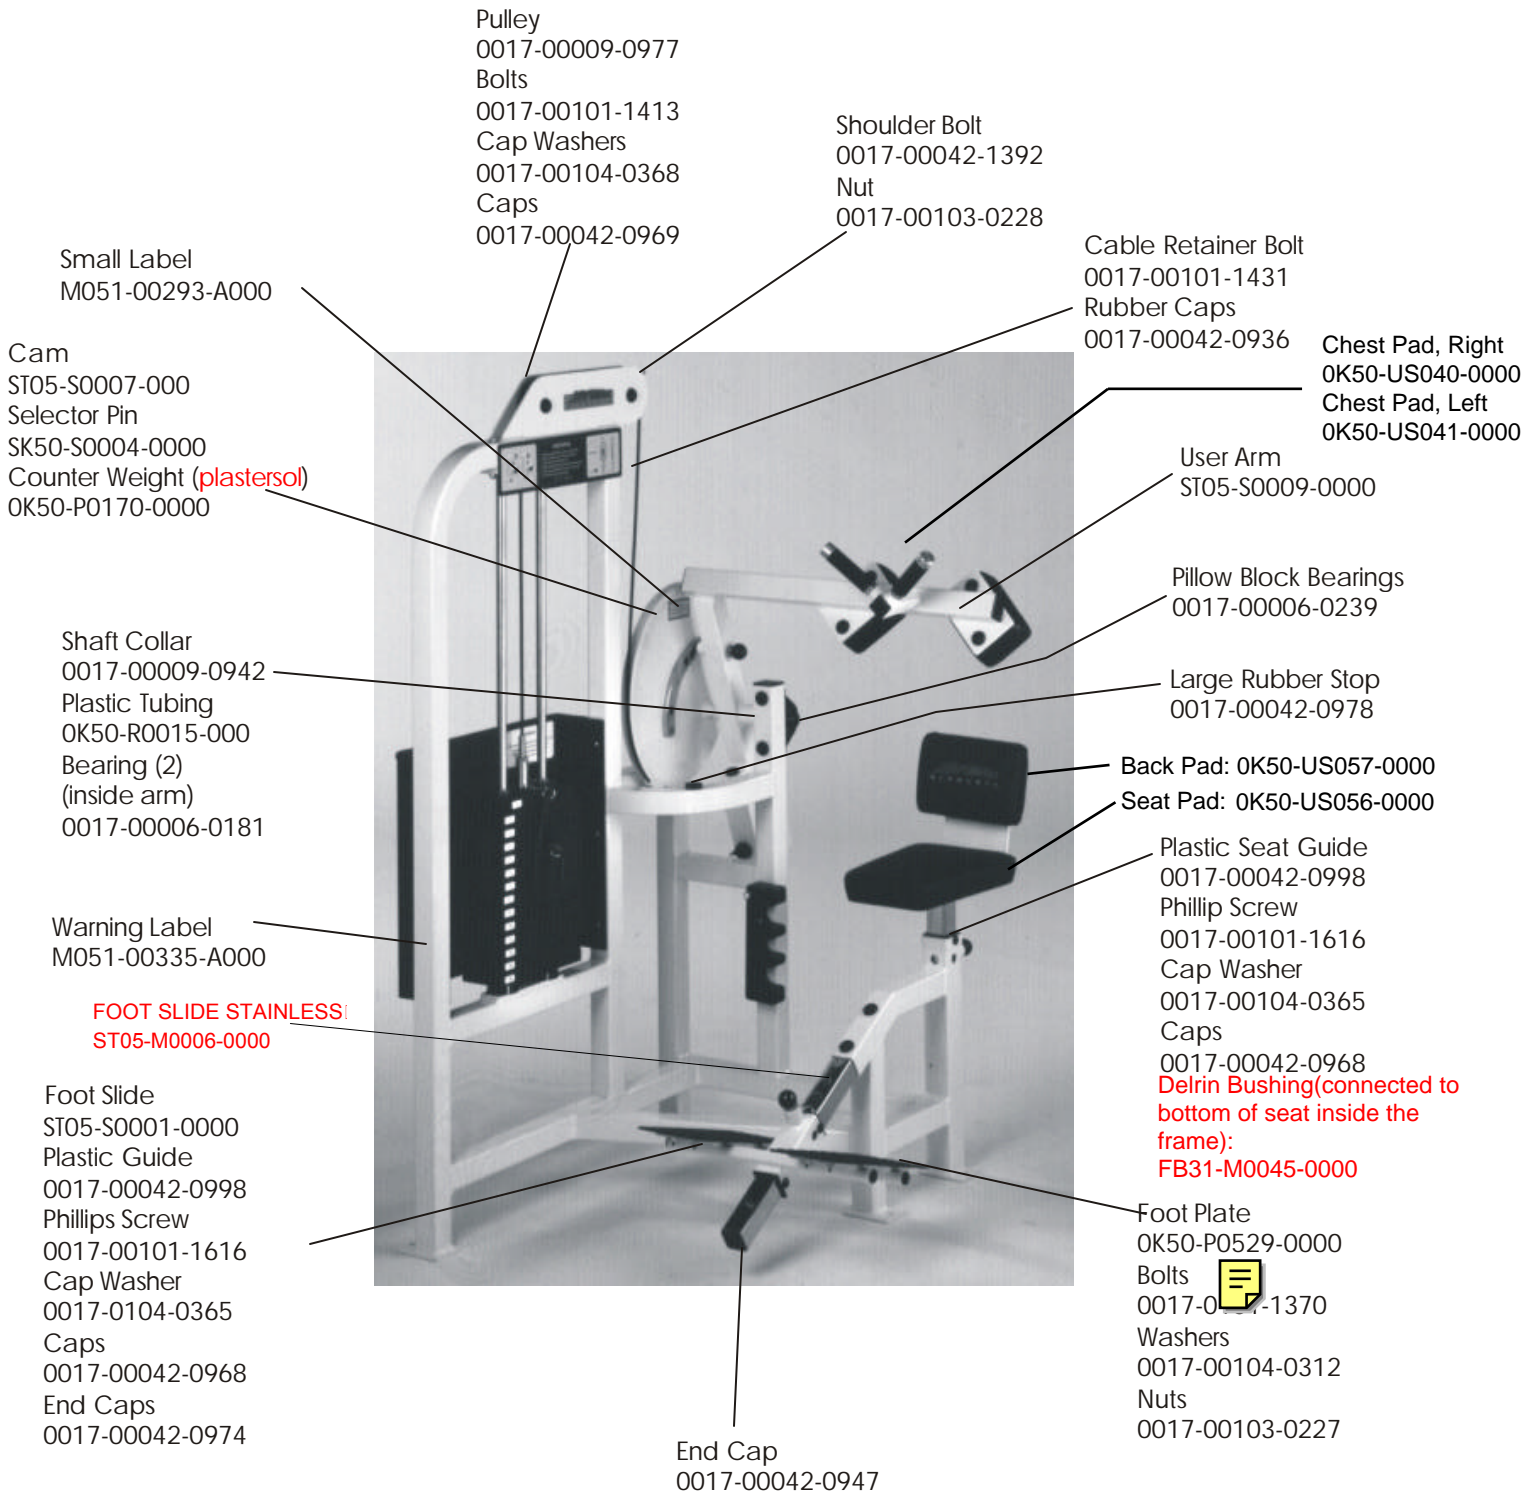

STRENGTH 9000 SERIES TRAINING EQUIPMENT

ST05 Abdominal

STRENGTH 9000 SERIES TRAINING EQUIPMENT

ST05 Abdominal

STRENGTH 9000 SERIES TRAINING EQUIPMENT

ST05 Seat Post Assembly - S/N 64963-Above

The 13 notch front/back striker plate is grey. The 14 notch front/back striker plate is black and was implemented first quarter 2001. Notched striker plate to be installed on seat post such that it is on the same side as the lever handle.

NOTE: The Seat Guide is welded to the frame. Shown separately for illustration purposes only.

BILL OF MATERIALS			
Item No.	Qty.	Part Number	Description
1	1	ST05-S0011-0000	Seat post assembly
2	1	0K50-P0547-0000	Front striker plate (14 notch)
3	1	0K50-P0548-0000	Back striker plate
4	4	0017-00101-1655	5/16" x 24 flat bolt
6	1	0017-00009-1079	Spring
7	1	0K50-P0550-0000	Lever release
8	1	0017-00042-1089	Rubber grip
9	4	0K50-P0551-0000	Grooved pin
10	8	0017-00100-0190	Retaining clips
11	1	0017-00042-0944	1-1/2" x 1-1/2" End cap
12	1	M051-00363-A000	Number strip
13	2	0017-00104-0373	Nylon washer